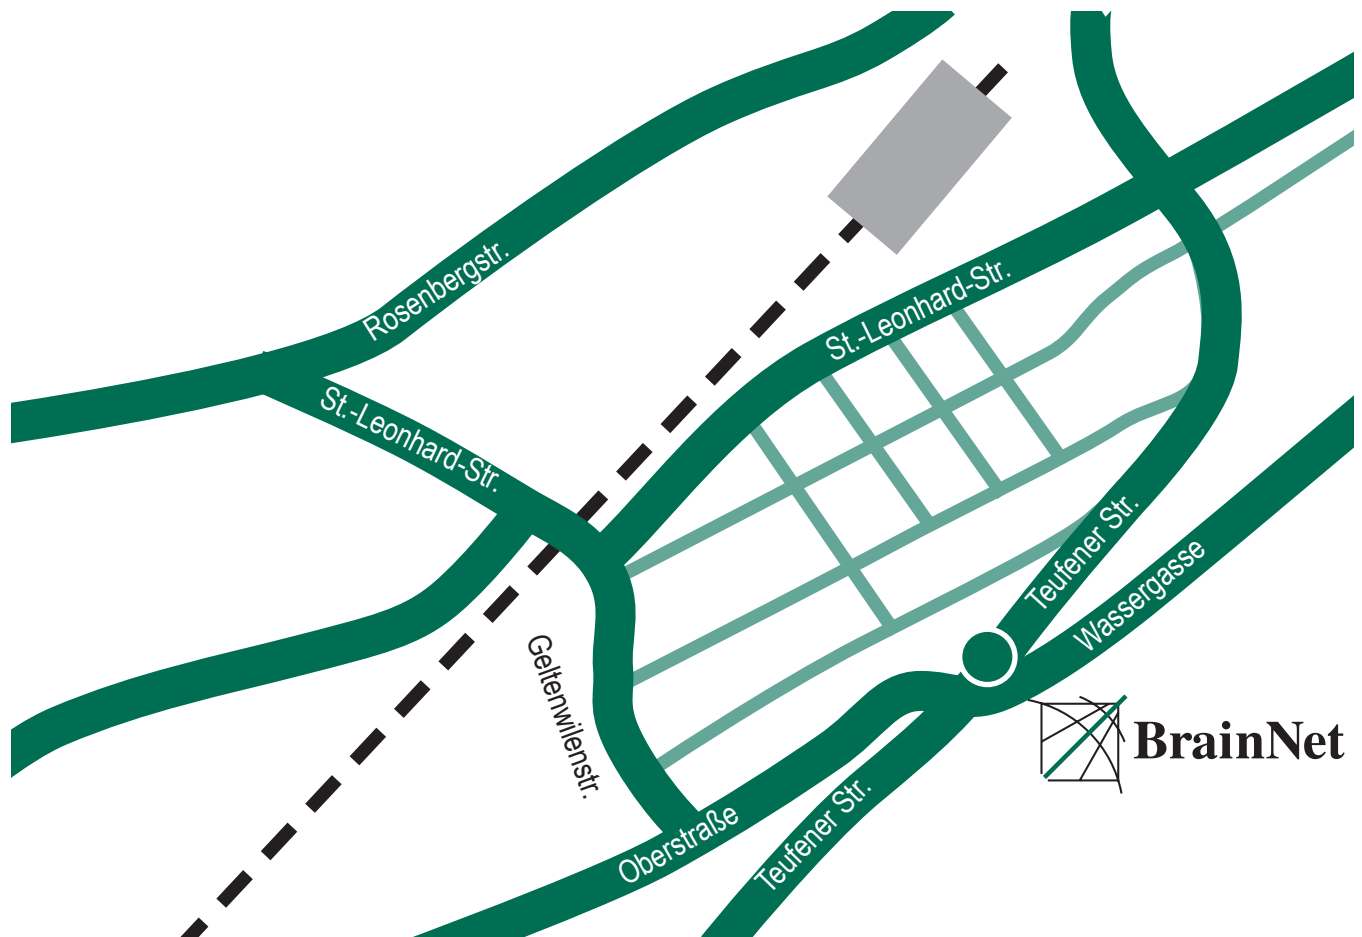

How to find us in St. Gallen:

BrainNet Supply Management Group AG

Teufener Strasse 25

9000 St. Gallen, Switzerland

Tel. + 41 71 - 226 10 60

Fax. + 41 71 - 226 10 69

Take the A1 in the direction of Zurich or St. Margrethen and take the exit Kreuzbleiche until you reach the intersection Zentrum. Take the St. Leonhard-Strasse. Take a left on the third cross-street Davidstrasse. At the road's end take right onto Teufener Strasse. Our office is on the left side of the street.

Have a safe trip!